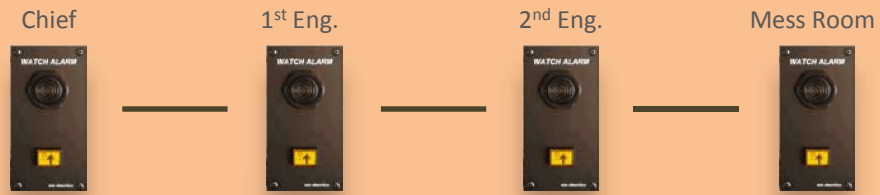

DMA le guardian 2025 sample system for standard vessels / platforms

ENGINE ROOM

DMA le guardian 2025 sample system for standard vessels / platforms

OFFICER'S AREA

Stage #2 Alarm Cabin Panels

ENGINE CONTROL ROOM

Operating Device

Connecting Module

INSIDE CONSOLE

failure to
IMCS

24VDC

Reset & Alarm Release

Pre-Alarm & Stage #1

Remote Start/Stop
ER Entrance

Remote Start/Stop
ER Entrance

ENGINE ROOM

DMA le guardian 2025

sample system for small sized vessels (tug boats)

BRIDGE AREA

Operating Device

Connecting
Module

INSIDE CONSOLE