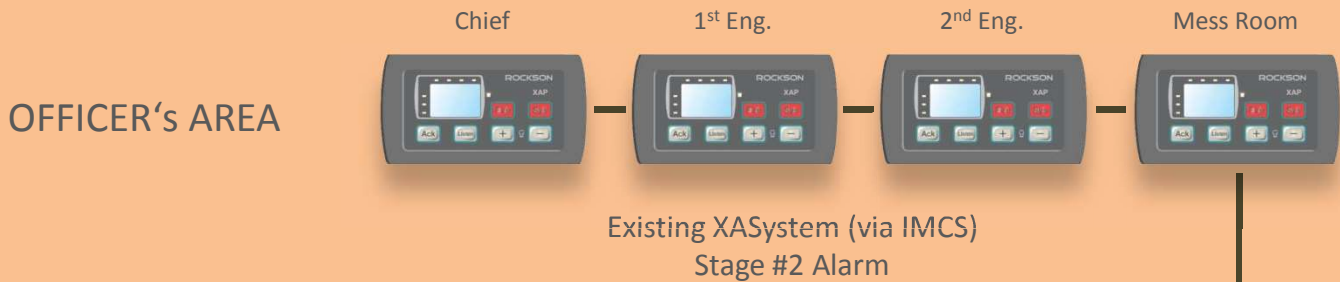

DMA le guardian 2025 sample system for standard vessels / platforms

ENGINE ROOM

DMA le guardian 2025 sample system for standard vessels / platforms

OFFICER'S AREA

Stage #2 Alarm Cabin Panels

ENGINE CONTROL ROOM

Operating Device

Connecting Module

INSIDE CONSOLE

failure to
IMCS

24VDC

Reset & Alarm Release

Pre-Alarm & Stage #1

Remote Start/Stop
ER Entrance

Remote Start/Stop
ER Entrance

ENGINE ROOM

DMA le guardian 2025

sample system for small sized vessels (tug boats)

BRIDGE AREA

Operating Device

Connecting
Module

INSIDE CONSOLE