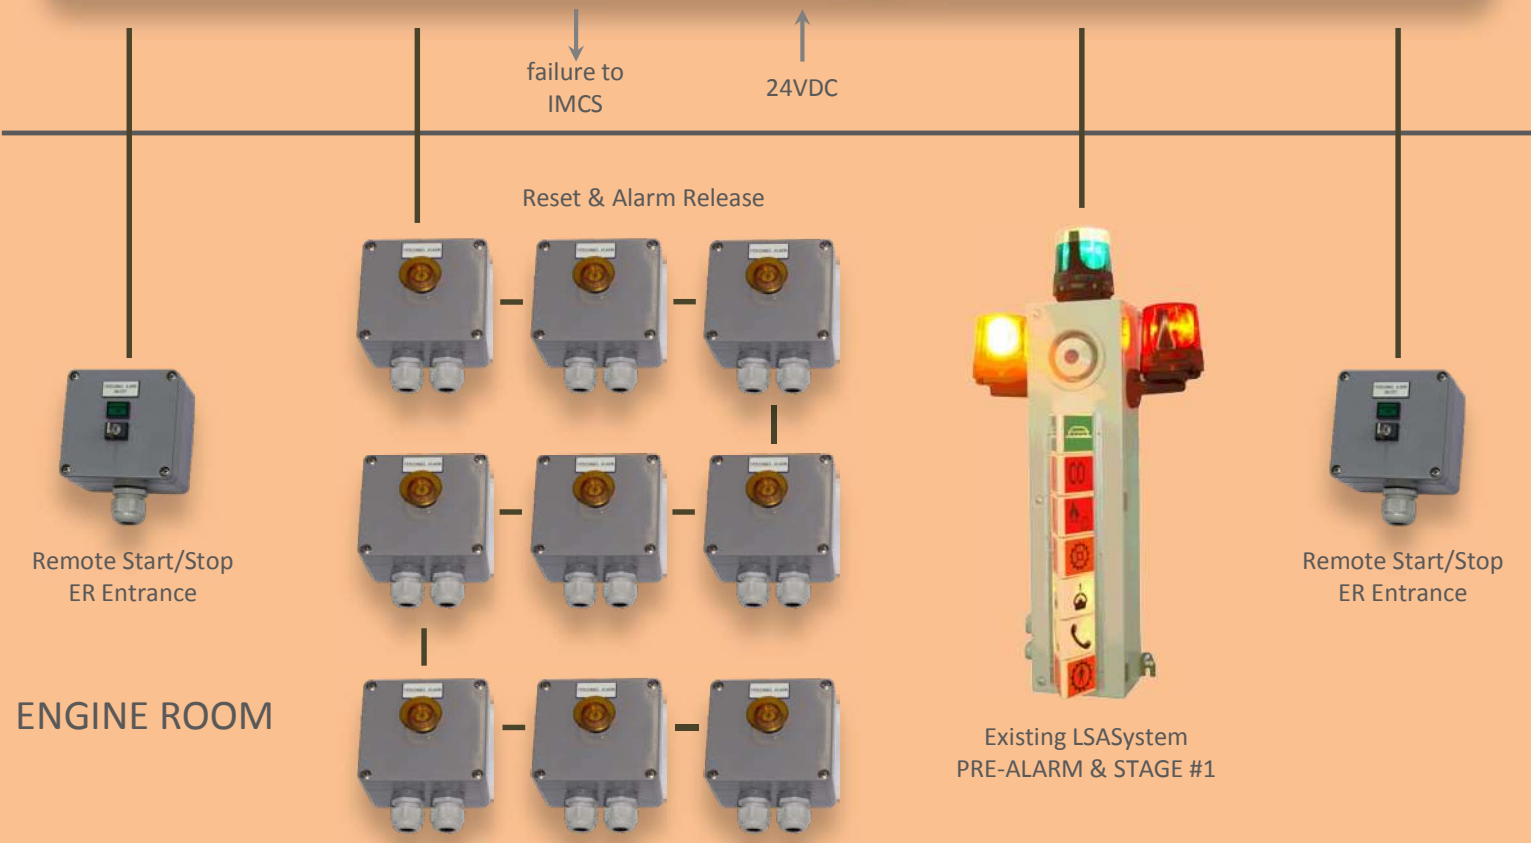

DMA le guardian 2025 sample system for standard vessels / platforms

ENGINE ROOM

DMA le guardian 2025 sample system for standard vessels / platforms

OFFICER'S AREA

Stage #2 Alarm Cabin Panels

ENGINE CONTROL ROOM

Operating Device

Connecting Module

INSIDE CONSOLE

failure to
IMCS

24VDC

Reset & Alarm Release

Pre-Alarm & Stage #1

Remote Start/Stop
ER Entrance

Remote Start/Stop
ER Entrance

ENGINE ROOM

DMA le guardian 2025

sample system for small sized vessels (tug boats)

BRIDGE AREA

Operating Device

Connecting
Module

INSIDE CONSOLE

failure to
IMCS

24VDC

ENGINE ROOM

Reset & Alarm
Release